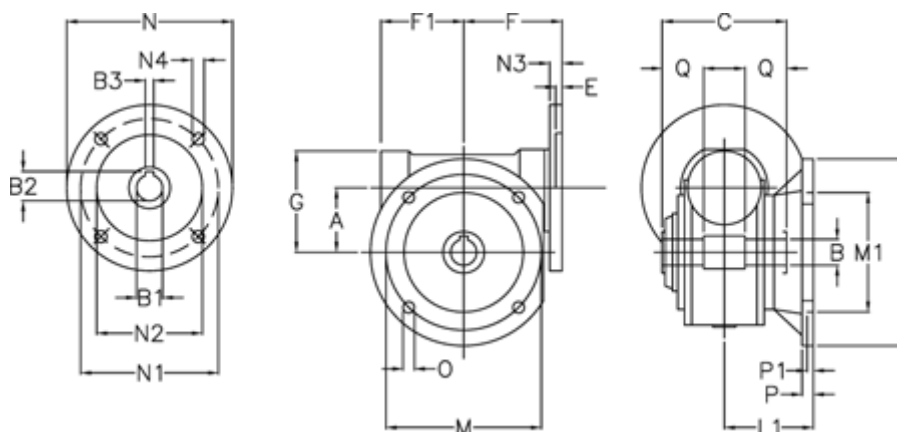

Article number: 390218510054510

Description: Worm gear
VF 185-FC2-100-112B5, without lubrication

Measures

A	= 185.4	F1	= 205	N2	= 180
B	= 60 H7	G	= 267	N3	= 16
B1	E7 = 28	L	= 400	N4	= 13
B2	= 31.3	L1	= 155.5	O	= 22
B3	H9 = 8	M	= 350	P	= 22
C	= 190	M1	= 280	P1	= 13
E	= 4	N	= 250	Q	= 65
F	= 217	N1	= 215		